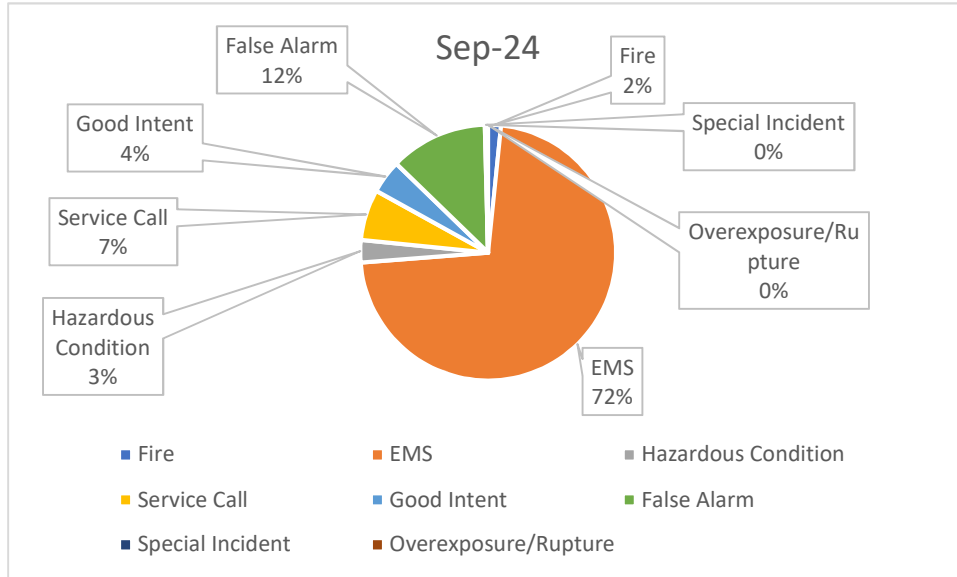

THE WESTCHESTER FIRE DEPARTMENT

Fire	42
EMS	1885
Hazardous Condition	74
Service Call	168
Good Intent	110
False Alarm	322
Special Incident	7
Overexposure/Rupture	4
Total Calls YTD:	2621
Total Calls previous YTD:	2590